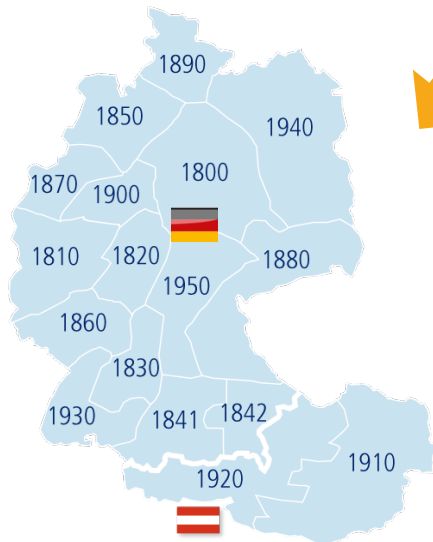

Inter-Country Committee

GERMANY
SOUTHERN AFRICA

OUR INTER-COUNTRY COMMITTEE GERMANY-SOUTHERN AFRICA GERMAN SECTION

Representatives from all 15 German Districts were nominated by the respective governor in coordination with the ICC. Once selected they are invited to the working session of the ICC, which take place at least twice a year. The members have a longstanding expertise in Southern African countries. District 1820 is the lead district for the ICC Germany-Southern Africa.

OUR PARTNERS IN SOUTHERN AFRICA

Our partner Rotarians in Southern Africa are the acting governors of D 9350 (Western Cape, Namibia, Angola), D 9400 (Northern SA with Johannesburg, Pretoria, Southern Mozambique, Swaziland and Botswana) and of D 9370 (KwaZulu-Natal, Pumulanga, Free State Province, parts of Eastern Cape and Northern Cape Province, Southern North West Province, Lesotho).