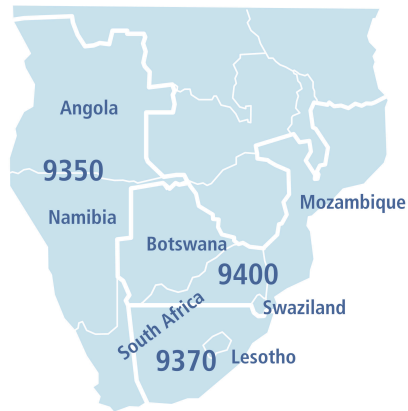

Inter-Country Committee

GERMANY
SOUTHERN AFRICA

OUR INTER-COUNTRY COMMITTEE GERMANY-SOUTHERN AFRICA GERMAN SECTION

Representatives from all 15 German Districts were nominated by the respective governor in coordination with the ICC. Once selected they are invited to the working session of the ICC, which take place at least twice a year. The members have a longstanding expertise in Southern African countries. District 1820 is the lead district for the ICC Germany-Southern Africa.

OUR PARTNERS IN SOUTHERN AFRICA

Our partner Rotarians in Southern Africa are the acting governors of D 9350 (Western Cape, Namibia, Angola), D 9400 (Northern SA with Johannesburg, Pretoria, Southern Mozambique, Swaziland and Botswana) and of D 9370 (KwaZulu-Natal, Pumulanga, Free State Province, parts of Eastern Cape and Northern Cape Province, Southern North West Province, Lesotho).